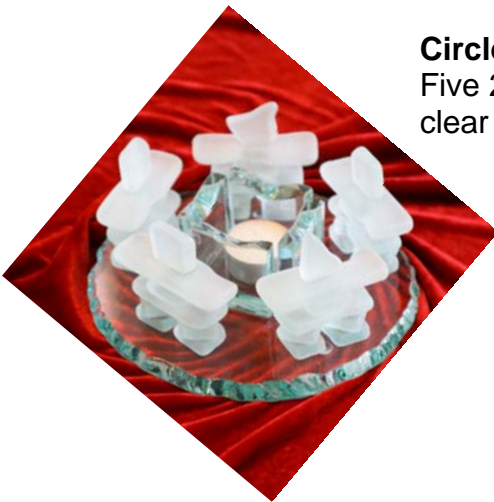

**Frosted Glass on Clear or Frosted Base**

Inuksuk	Base
2" High	3.5" x 3.5"
3" High	4" x 3"
4" High	4.5" x 3.5"
6" High	4.5" x 6"
8" High	5" x 7"
11" High	8.5" x 4.5"

**Crackle Glass on Clear Base**

Inuksuk	Base
2" High	4" x 4"
4" High	4" x 4"
6" High	5" x 7"

**Business Card Holder**  
 3" and mini Inuksuk on a 4"x4" clear base

**Circle of Friends**  
 Five 2" Inuksuks on 8" circular clear base, glass fire-pit & candle

**Group of 3 Friends**  
 Three 2" Inuksuks on 4" circular clear base with candle

**Tea-Lite Holder**  
 3" frosted Inuksuk on 4"x4" clear base with Tea-Lite & candle